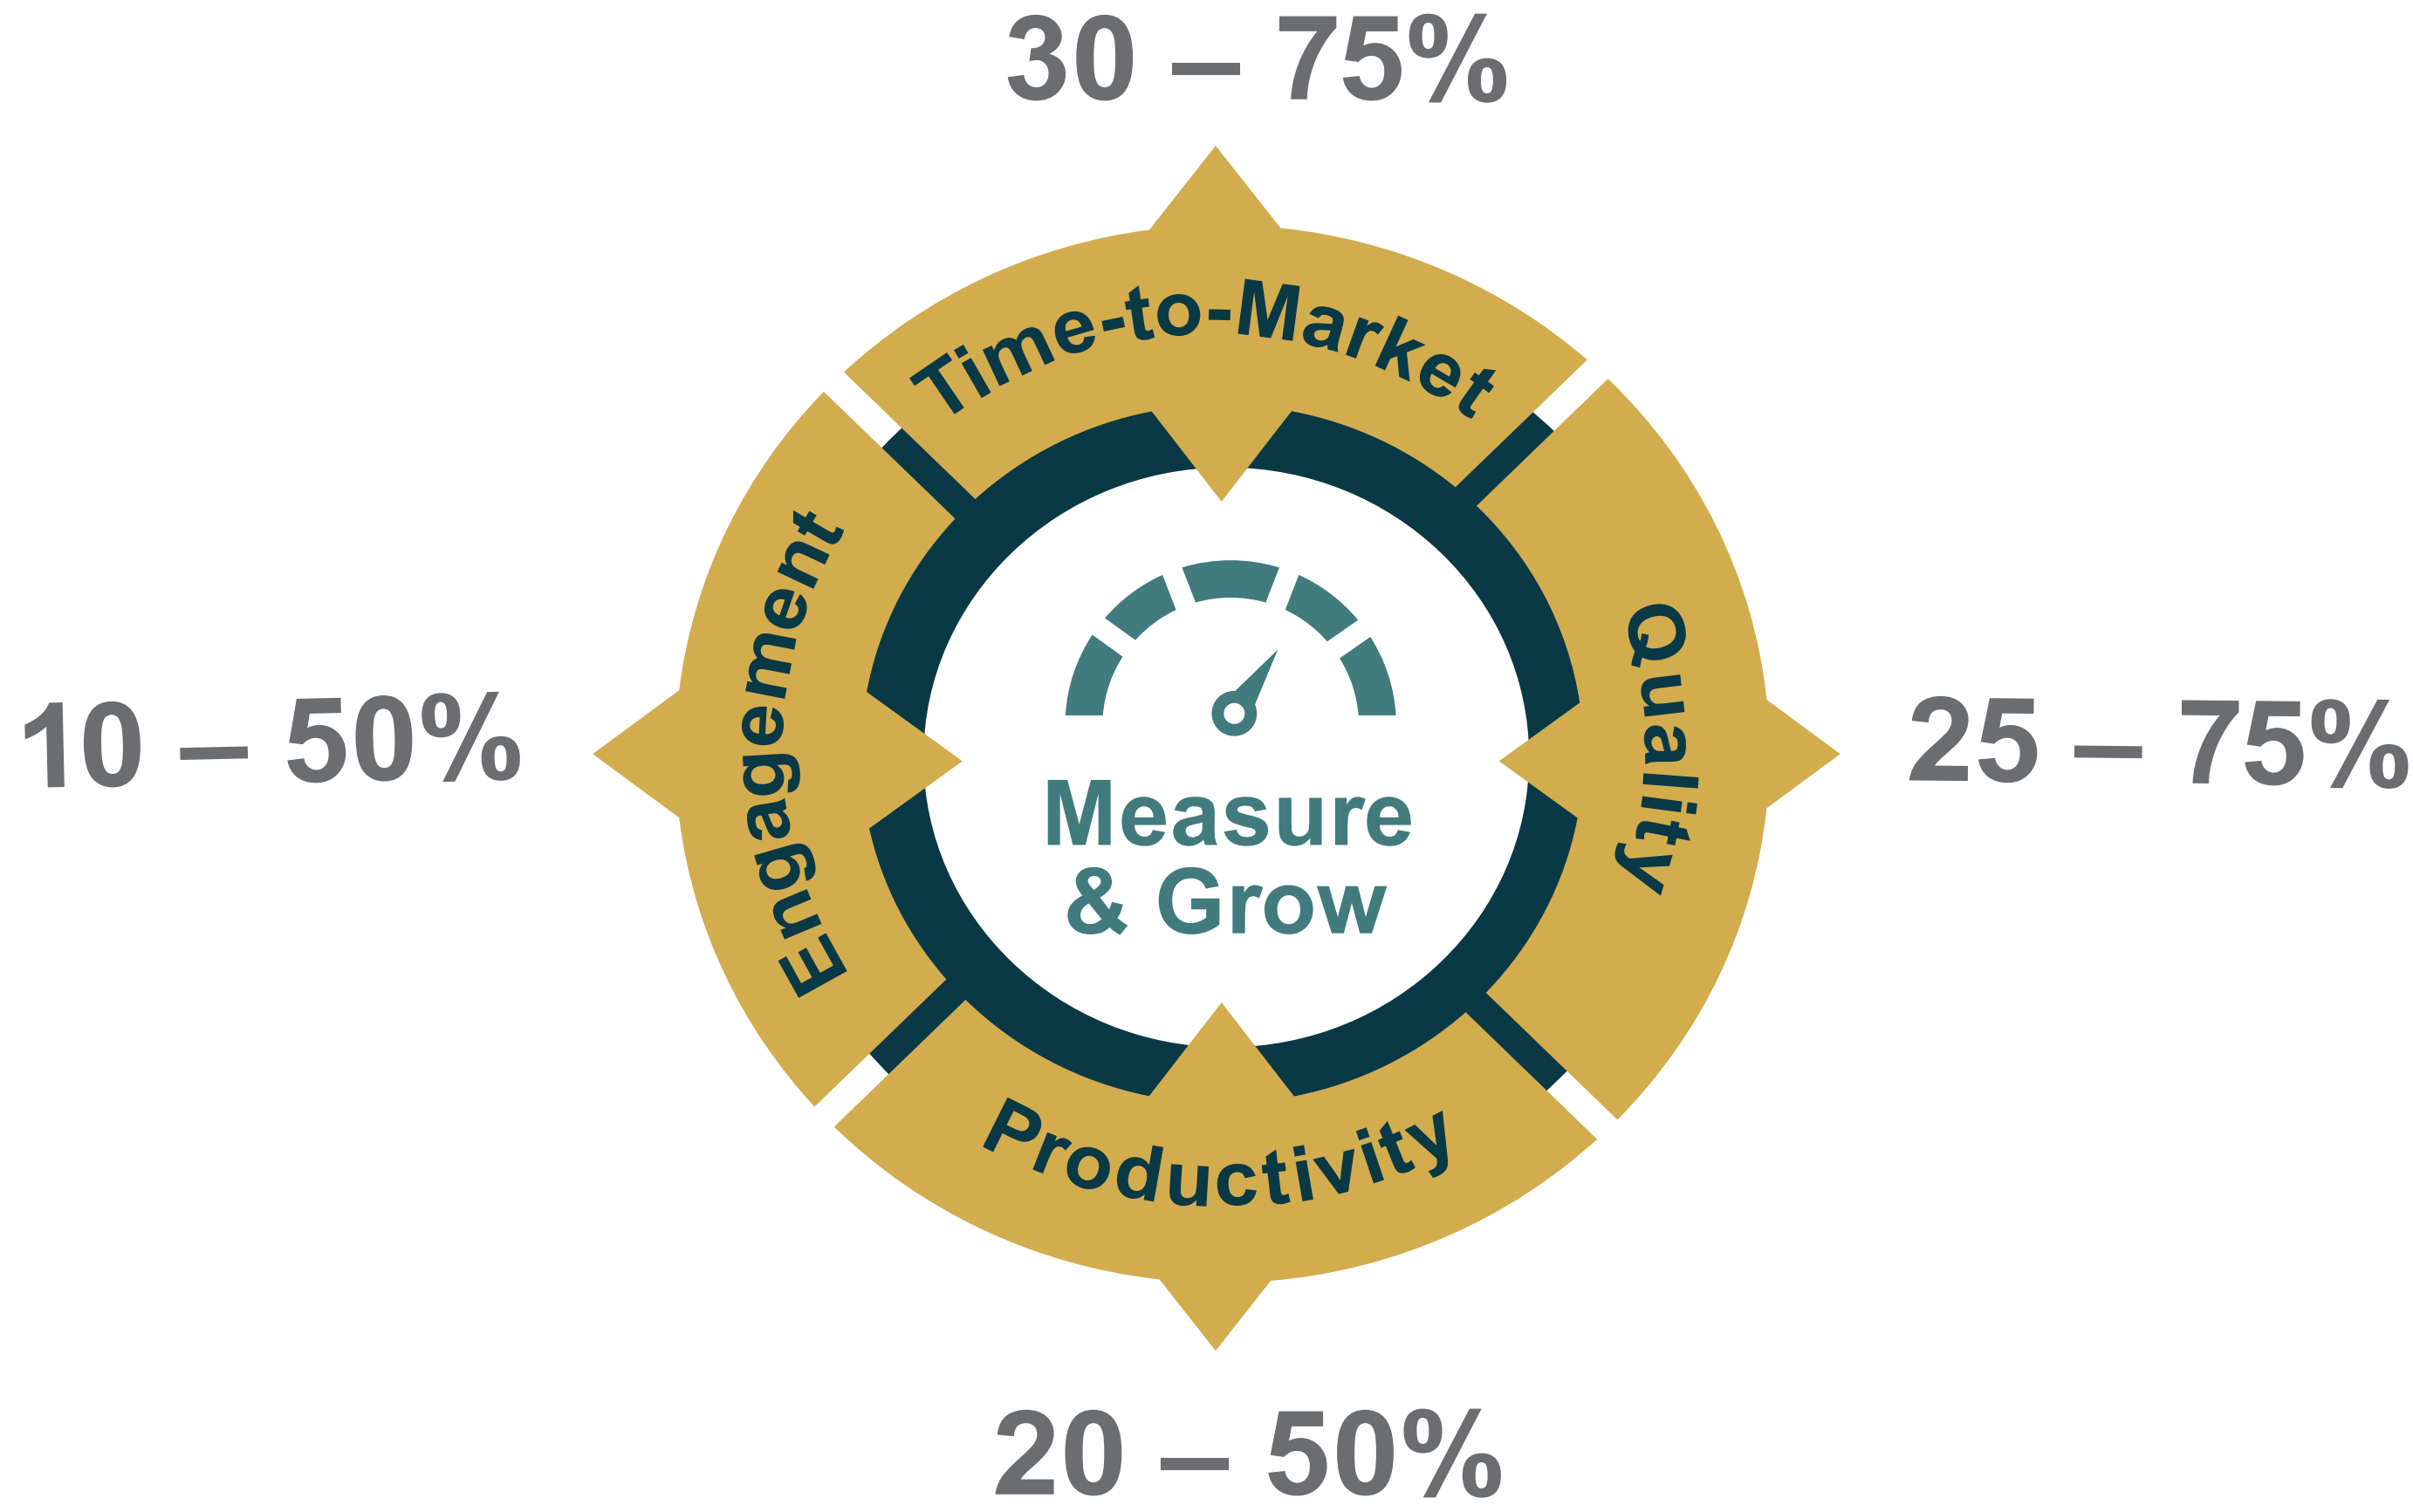

SAFe® Implementation Roadmap

Business results

Leading SAFe® Executive workshop
(Reach the tipping point)

SCALED AGILE
PARTNER NETWORK

Train Lean-Agile Change Agents

Train Executives, Managers, and Leaders

Organize Around Value

Lean-Agile Center of Excellence

Create the Implementation Plan

Train Teams and Launch ART

Prepare for ART Launch

PI Planning

Agile Product Management

SAFe DevOps

Implementing SAFe® (more SPCs)

Launch More ARTs and Value Streams

Lean Portfolio Management

Enhance the Portfolio

SAFe Release Train Engineer

Accelerate

SAFe Advanced Scrum Master

Coach ART Execution